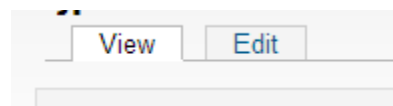

Changing your Password

To change your password, first log in and click My Account in the bottom right hand corner of the website

Click Edit located in the center of the screen

Now type your new password twice. The webpage will tell you if your password is too weak or if they do not match. Please use a strong password.