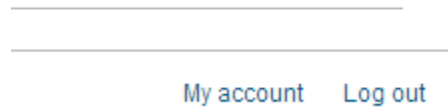

Changing your Password

To change your password, first log in and click My Account in the bottom right hand corner of the website

Click Edit located in the center of the screen

Now type your new password twice. The webpage will tell you if your password is too weak or if they do not match. Please use a strong password.